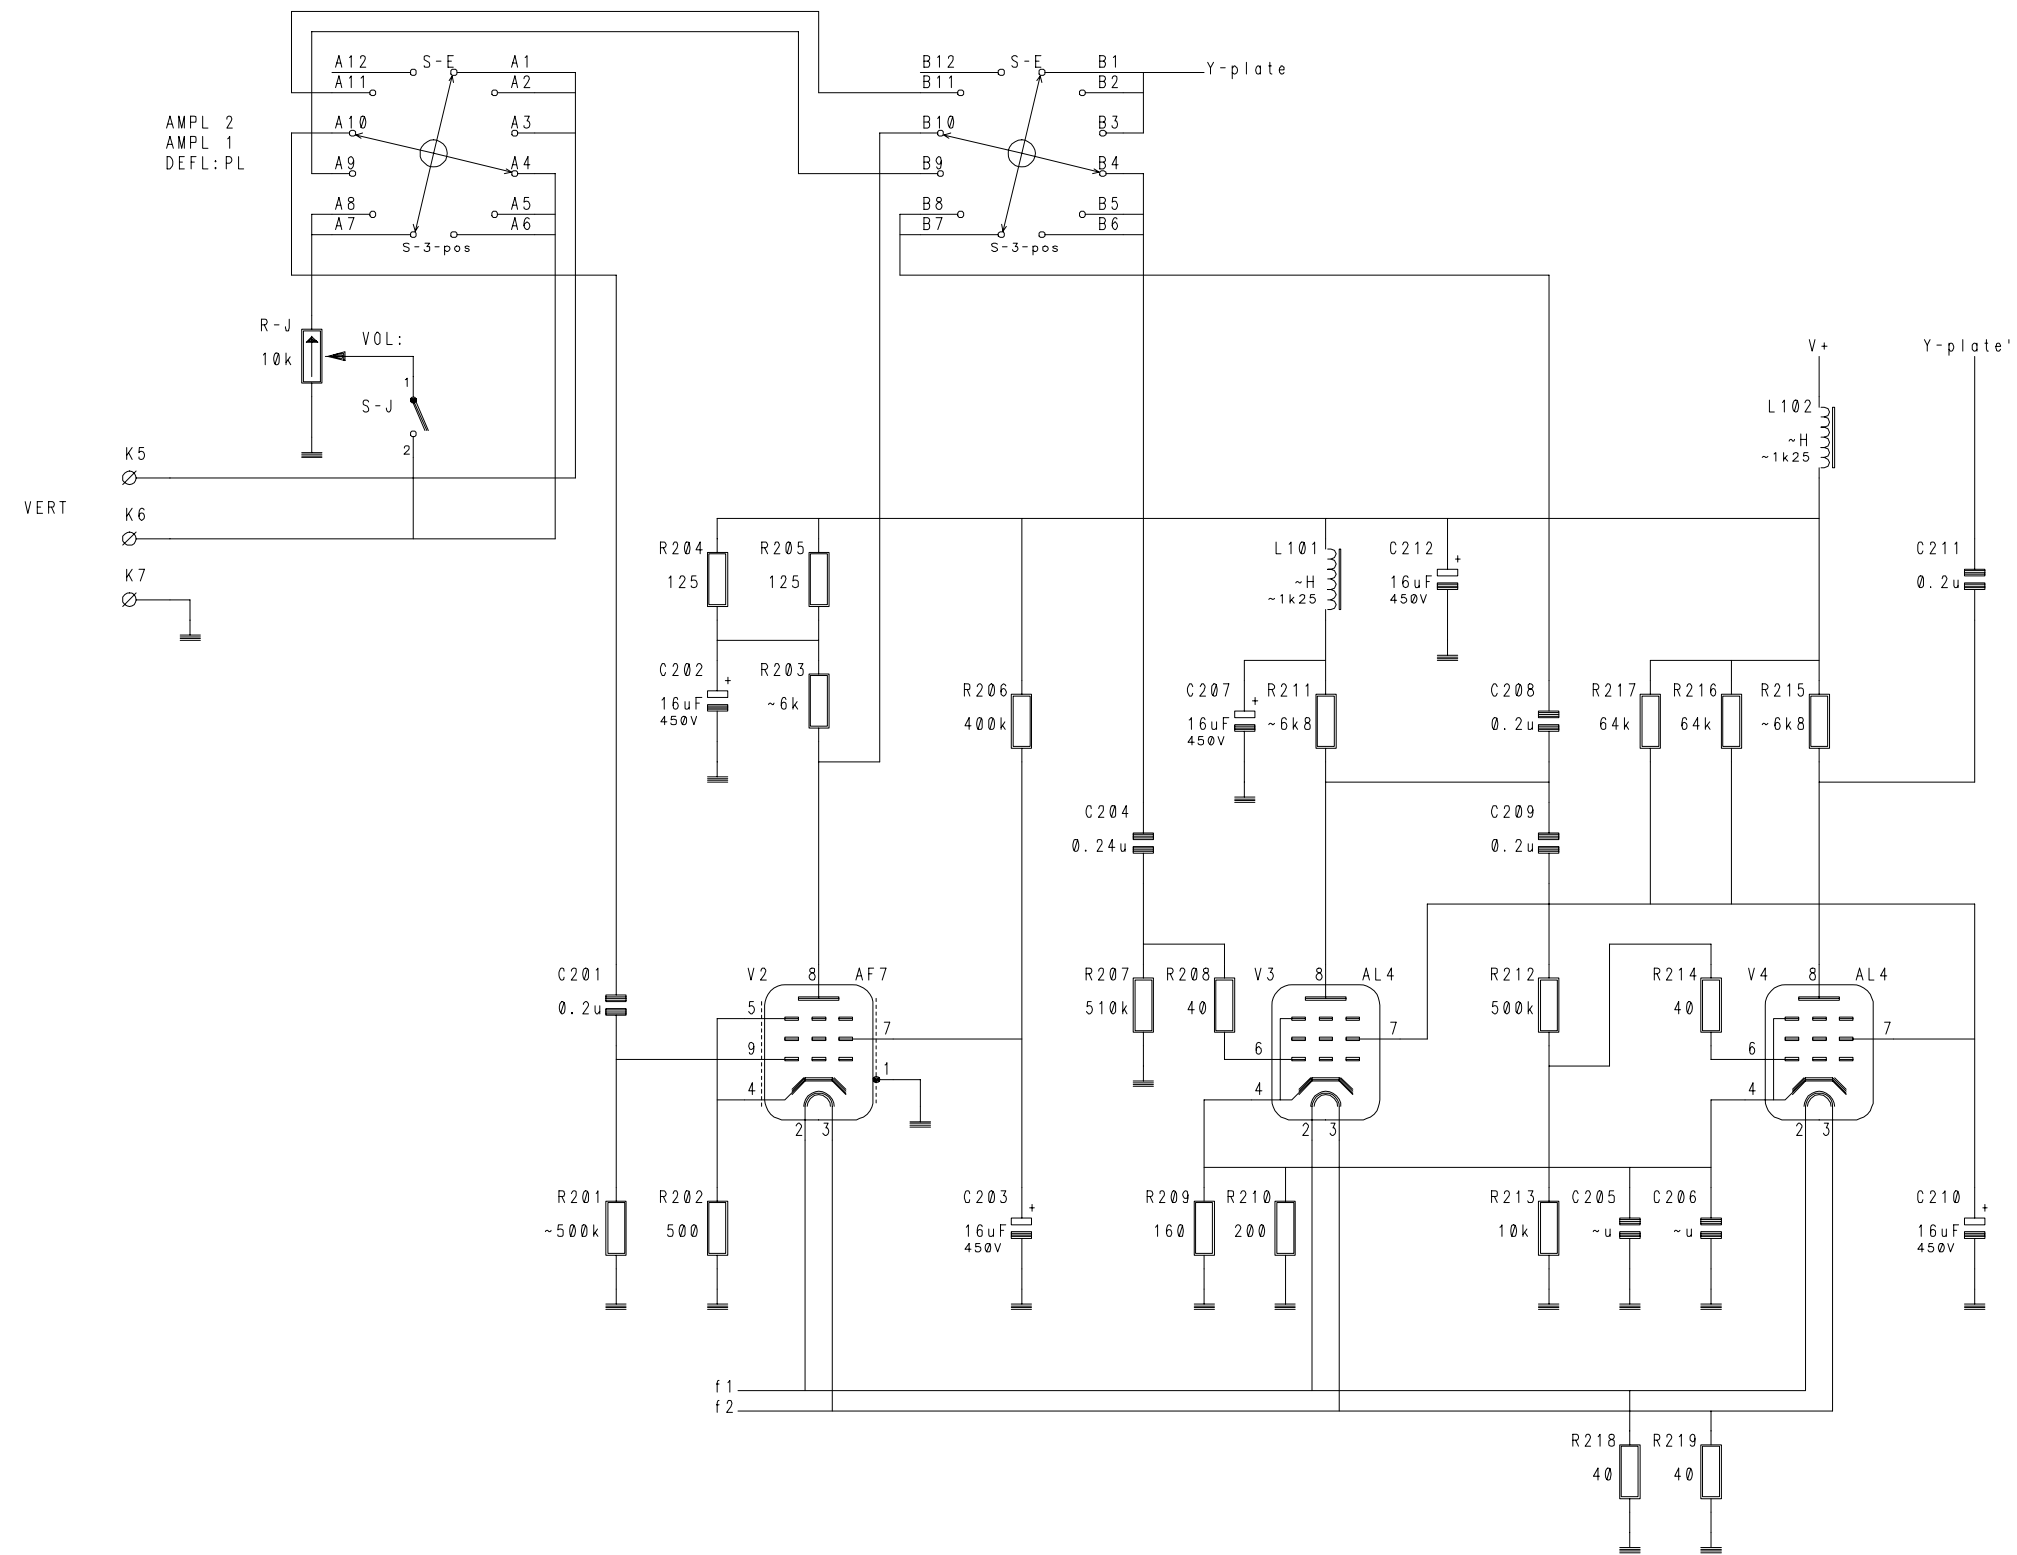

PHILIPS CATHODE RAY OSCILLOGRAPH GM3150 POWERPACK		
Frank Philipse	SIZE: A2	CODE: GM3150-1
	ENG: FP	DATE: 010526 010619
	CHECK: FP	SHEET: 1 of 3

~ means : measured or estimated value

PHILIPS CATHODE RAY OSCILLOGRAPH GM3150-2
AMPLIFIER

Frank Philipse	SIZE: A2	CODE: GM3150-2
	ENG: FP	DATE: 010526 010619
	CHECK: FP	SHEET: 2 of 3

~ means : measured or estimated value

SWEEP INT INT EXT EXT INT EXT
 SYNC INT EXT INT EXT 50~ 50~

PHILIPS CATHODE RAY OSCILLOGRAPH GM3150-3		
TIME-BASE UNIT		
Frank Philipse	SIZE: A2	CODE: GM3150-3
	ENG: FP	DATE: 010612 010619
	CHECK: FP	SHEET: 3 of 3

~ means : measured or estimated value