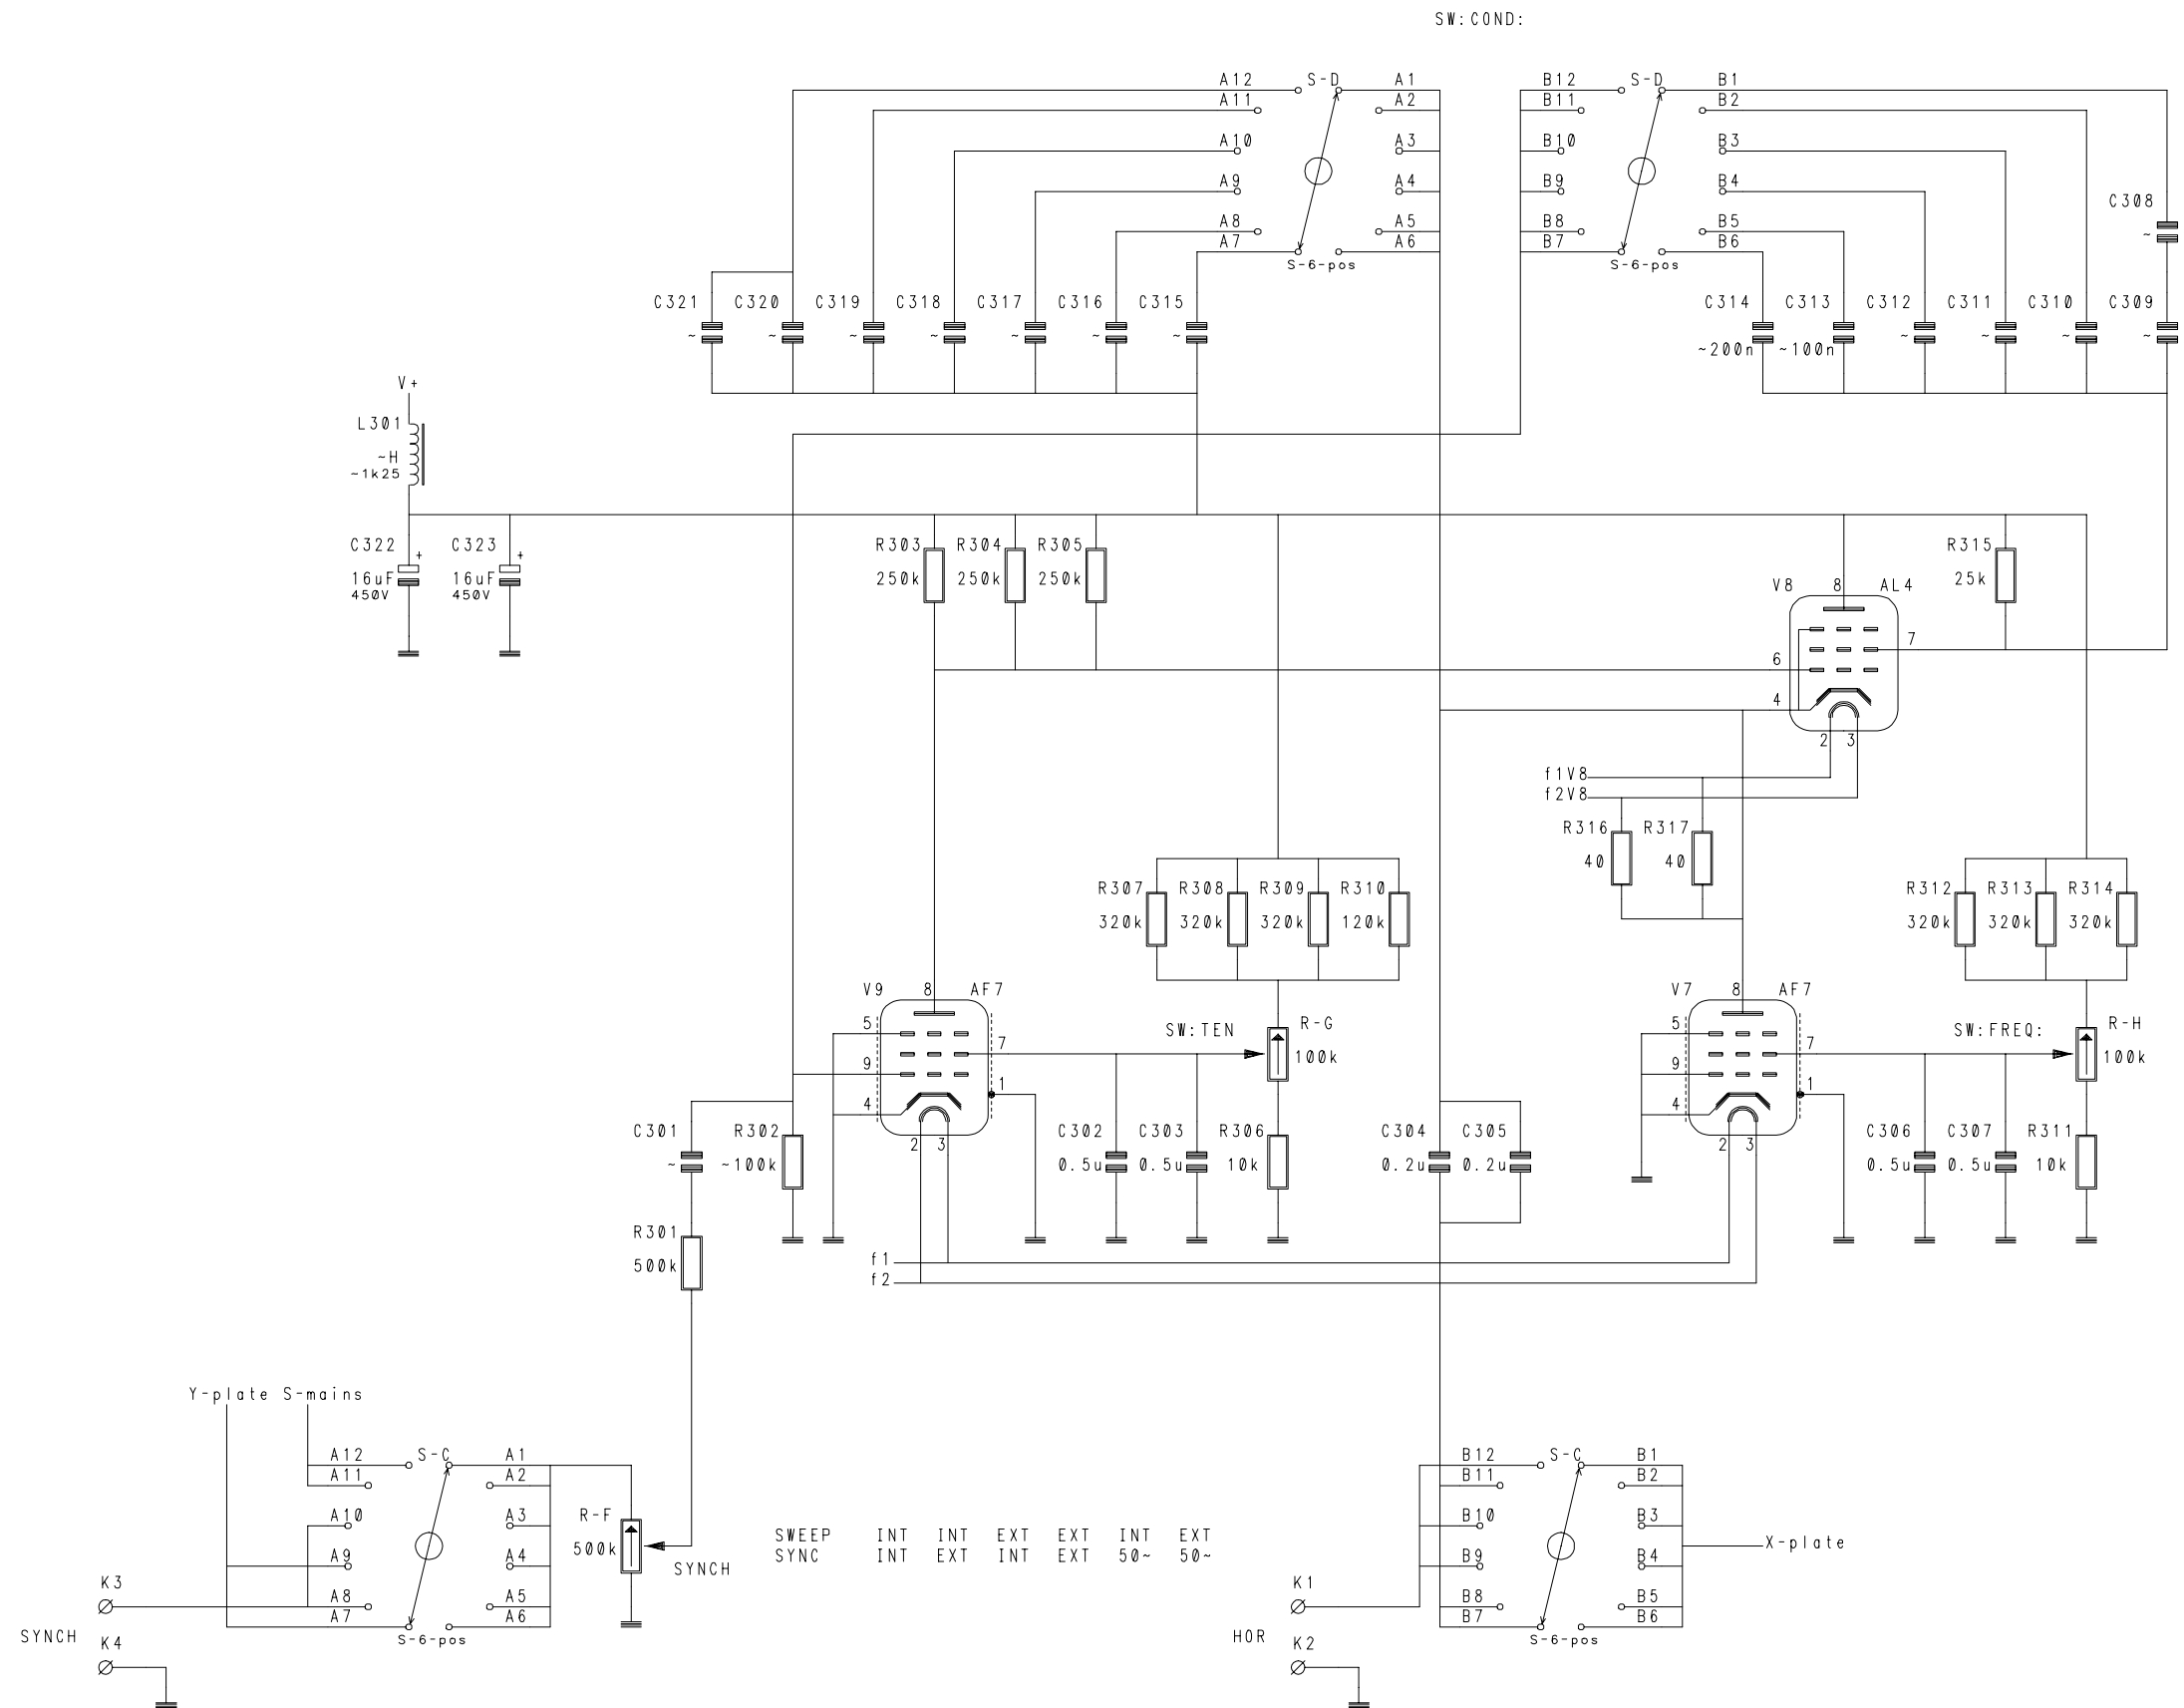

PHILIPS CATHODE RAY OSCILLOGRAPH GM3150 POWERPACK		
Frank Philipse	SIZE: A2	CODE: GM3150-1
	ENG: FP	DATE: 010526 010619
	CHECK: FP	SHEET: 1 of 3

~ means : measured or estimated value

PHILIPS CATHODE RAY OSCILLOGRAPH GM3150-2
AMPLIFIER

Frank Philipse	SIZE: A2	CODE: GM3150-2
	ENG: FP	DATE: 010526 010619
	CHECK: FP	SHEET: 2 of 3

~ means : measured or estimated value

SWEEP INT INT EXT EXT INT EXT
 SYNC INT EXT INT EXT 50~ 50~

PHILIPS CATHODE RAY OSCILLOGRAPH GM3150-3		
TIME-BASE UNIT		
Frank Philipse	SIZE: A2	CODE: GM3150-3
	ENG: FP	DATE: 010612 010619
	CHECK: FP	SHEET: 3 of 3

~ means : measured or estimated value